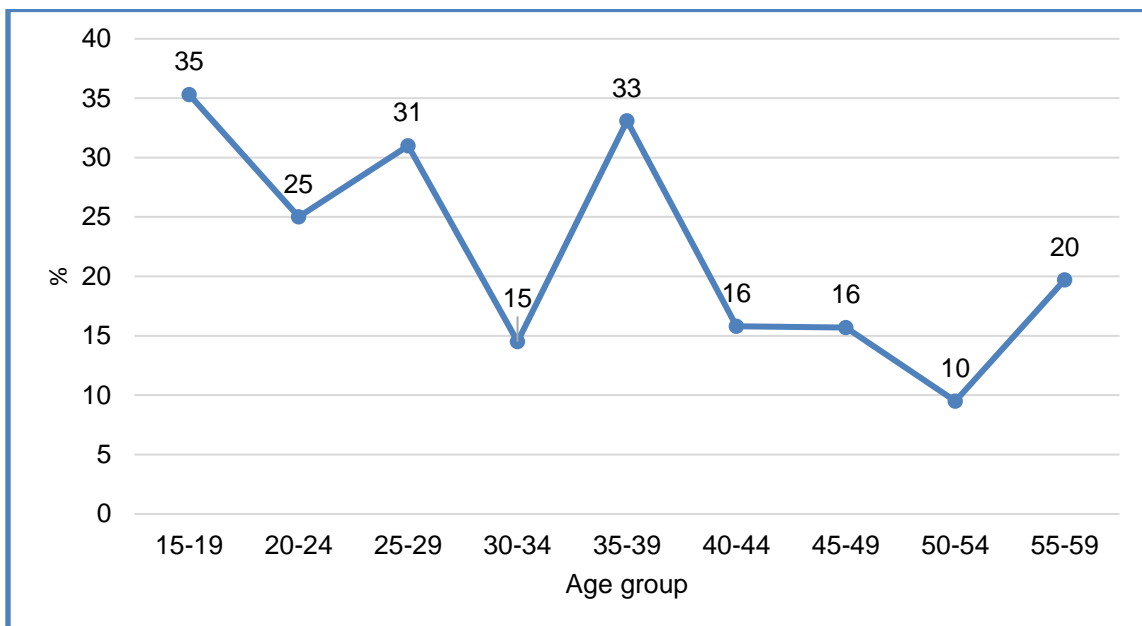

Source: GBV Survey -2020

Physical violence among women and girls age 10-59 is highest in Arivu Sub County at 30% and lowest in Vurra Sub County at 19%.

SEXUAL VIOLENCE

Prevalence of Sexual Violence among women age 10-59 years in the 12 months prior to the survey

Source: GBV Survey -2020

Child marriages among girls age 12-17 is highest in Arivu Sub County at 12% and lowest in Ajia Sub County at 5%.

CONTRACEPTIVE USE

Percentage of Sexually active women and girls age 10-59 who are currently using contraceptives

Source: GBV Survey -2020

Contraceptive use among sexually active women and girls age 10-59 is highest in Vurra sub County at 34% and lowest in Arivu and Logiri sub Counties at 28%.

SDG Indicator 5.2.1

PERCENTAGE OF EVER-MARRIED
WOMEN AND GIRLS AGE 15-59
SUBJECTED TO PHYSICAL, SEXUAL
OR PSYCHOLOGICAL VIOLENCE IN
THE PREVIOUS 12 MONTHS IN ARUA
DISTRICT IS 25%

Percentage of ever-married women and girls age 15-59 subjected to physical, Sexual or Psychological violence in the previous 12 months by age

Source: GBV Survey -2020

Prevalence of physical, Sexual or Psychological violence among ever-married women and girls aged 15-59 in the previous 12 months in Arua district is highest among age 15-19 at 35%.