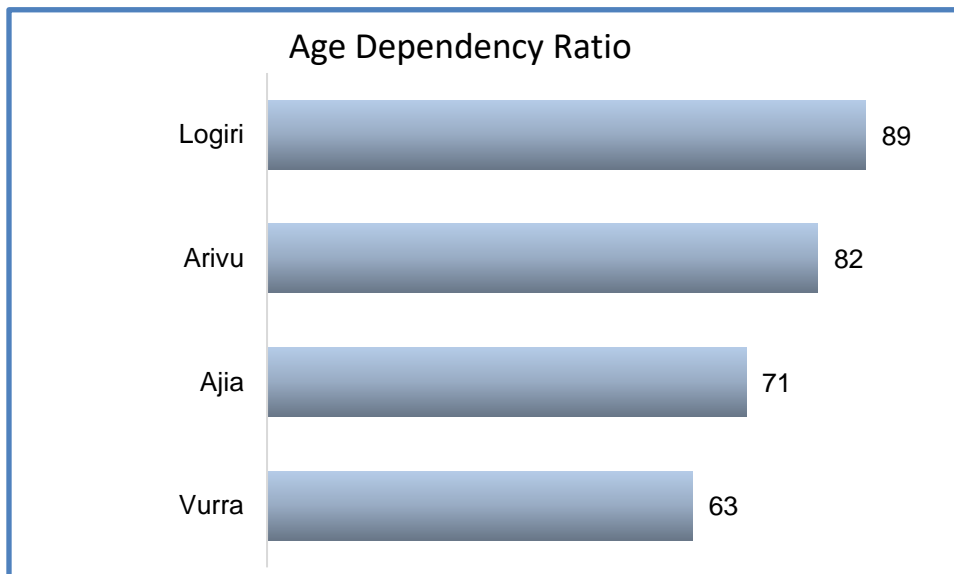

UGANDA BUREAU OF STATISTICS

THE REPUBLIC OF UGANDA

ARUA DISTRICT LOCAL GOVERNMENT

GENDER BASED VIOLENCE AND SEXUAL REPRODUCTIVE HEALTH RIGHTS SURVEY 2020

JANUARY 2022

SEX RATIO

Sex Ratio is the proportion of males to females in a population expressed by the number of males per hundred females.

Sex ratio for Arua district is 99, this implies there are slightly more females than males except in the Arivu and Logiri sub counties.

Source: GBV Survey -2020

AGE DEPENDENCY RATIO

Age dependency ratio is a measure of the number of dependents age zero to 14 and over the age of 65, compared with the total population aged 15 to 64.

The age dependency ratio for Arua district is 72. It is highest in Logiri and lowest in Vurra sub county.

Source: GBV Survey -2020

PHYSICAL VIOLENCE

Prevalence of Physical Violence among women age 10-59 years in the 12 months prior to the survey

Source: GBV Survey -2020

Physical violence among women and girls age 10-59 is highest in Arivu Sub County at 30% and lowest in Vurra Sub County at 19%.

SEXUAL VIOLENCE

Prevalence of Sexual Violence among women age 10-59 years in the 12 months prior to the survey