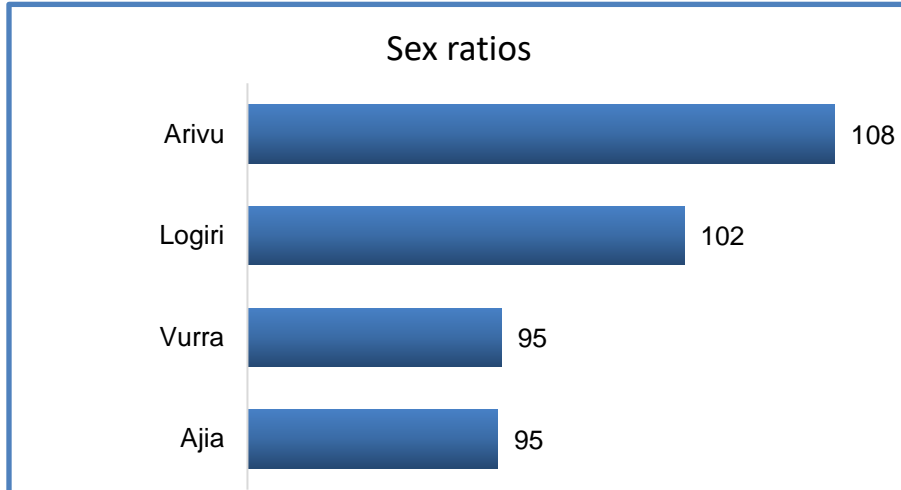

UGANDA BUREAU OF STATISTICS

THE REPUBLIC OF UGANDA

ARUA DISTRICT LOCAL GOVERNMENT

GENDER BASED VIOLENCE AND SEXUAL REPRODUCTIVE HEALTH RIGHTS SURVEY 2020

JANUARY 2022

SEX RATIO

Sex Ratio is the proportion of males to females in a population expressed by the number of males per hundred females.

Sex ratio for Arua district is 99, this implies there are slightly more females than males except in the Arivu and Logiri sub counties.

Source: GBV Survey -2020

AGE DEPENDENCY RATIO

Age dependency ratio is a measure of the number of dependents age zero to 14 and over the age of 65, compared with the total population aged 15 to 64.

The age dependency ratio for Arua district is 72. It is highest in Logiri and lowest in Vurra sub county.

Source: GBV Survey -2020

PHYSICAL VIOLENCE

Prevalence of Physical Violence among women age 10-59 years in the 12 months prior to the survey

Source: GBV Survey -2020

Physical violence among women and girls age 10-59 is highest in Arivu Sub County at 30% and lowest in Vurra Sub County at 19%.

SEXUAL VIOLENCE

Prevalence of Sexual Violence among women age 10-59 years in the 12 months prior to the survey