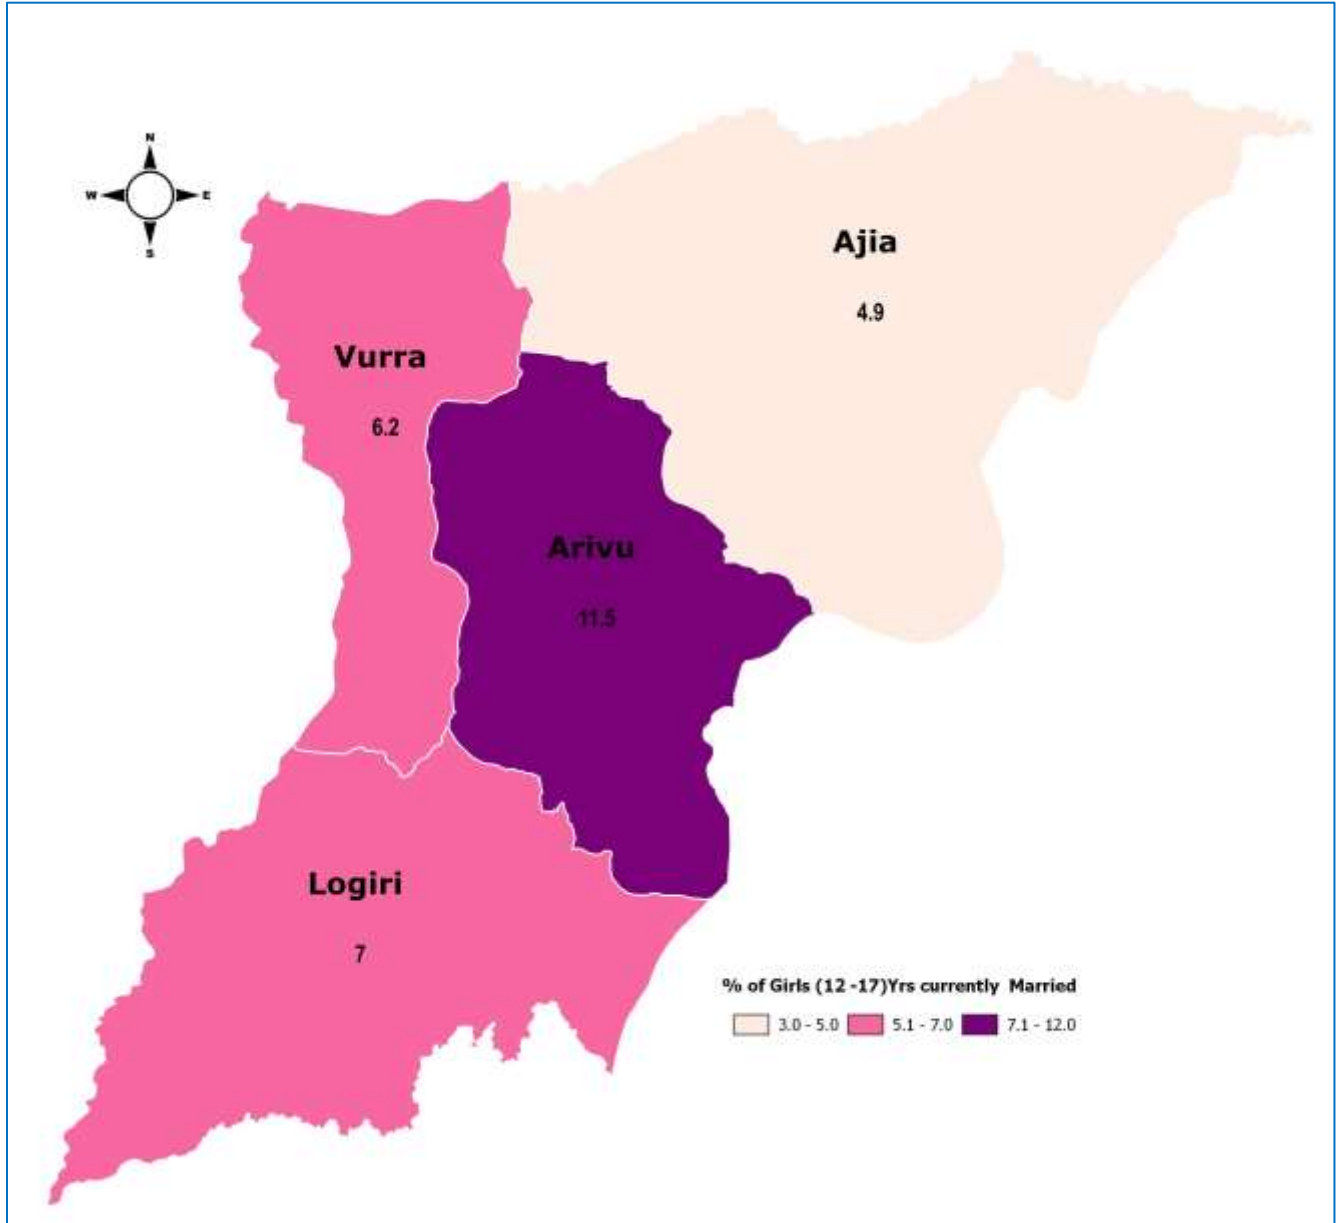

Sex ratio for Arua district is 99, this implies there are slightly more females than males except in the Arivu and Logiri sub counties.

Source: GBV Survey -2020

AGE DEPENDENCY RATIO

Age dependency ratio is a measure of the number of dependents age zero to 14 and over the age of 65, compared with the total population aged 15 to 64.

The age dependency ratio for Arua district is 72. It is highest in Logiri and lowest in Vurra sub county.

Source: GBV Survey -2020

PHYSICAL VIOLENCE

Prevalence of Physical Violence among women age 10-59 years in the 12 months prior to the survey

Source: GBV Survey -2020

Physical violence among women and girls age 10-59 is highest in Arivu Sub County at 30% and lowest in Vurra Sub County at 19%.

SEXUAL VIOLENCE

Prevalence of Sexual Violence among women age 10-59 years in the 12 months prior to the survey

Source: GBV Survey -2020

Sexual violence among women and girls age 10-59 is highest in Arivu Sub County at 31% and lowest in Ajia Sub County at 10%.

CHILD MARRIAGE

Percentage of girls age 12-17 who are currently married