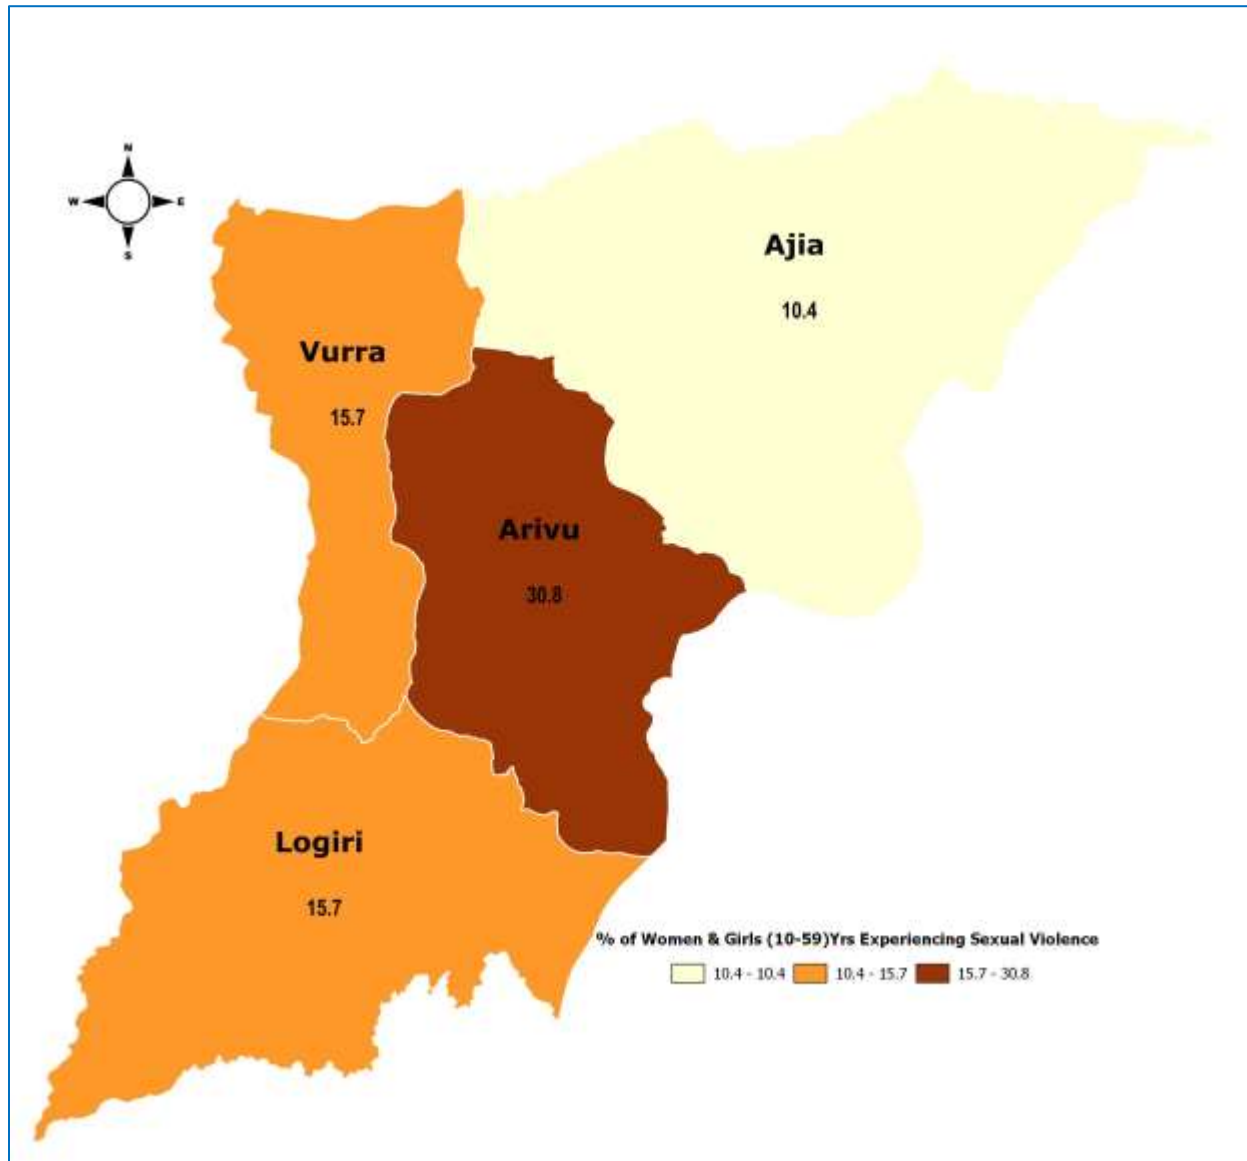

UGANDA BUREAU OF STATISTICS

THE REPUBLIC OF UGANDA

ARUA DISTRICT LOCAL GOVERNMENT

GENDER BASED VIOLENCE AND SEXUAL REPRODUCTIVE HEALTH RIGHTS SURVEY 2020

JANUARY 2022

SEX RATIO

Sex Ratio is the proportion of males to females in a population expressed by the number of males per hundred females.

Sex ratio for Arua district is 99, this implies there are slightly more females than males except in the Arivu and Logiri sub counties.

Source: GBV Survey -2020

AGE DEPENDENCY RATIO

Age dependency ratio is a measure of the number of dependents age zero to 14 and over the age of 65, compared with the total population aged 15 to 64.

The age dependency ratio for Arua district is 72. It is highest in Logiri and lowest in Vurra sub county.

Source: GBV Survey -2020

PHYSICAL VIOLENCE

Prevalence of Physical Violence among women age 10-59 years in the 12 months prior to the survey

Source: GBV Survey -2020

Physical violence among women and girls age 10-59 is highest in Arivu Sub County at 30% and lowest in Vurra Sub County at 19%.

SEXUAL VIOLENCE

Prevalence of Sexual Violence among women age 10-59 years in the 12 months prior to the survey