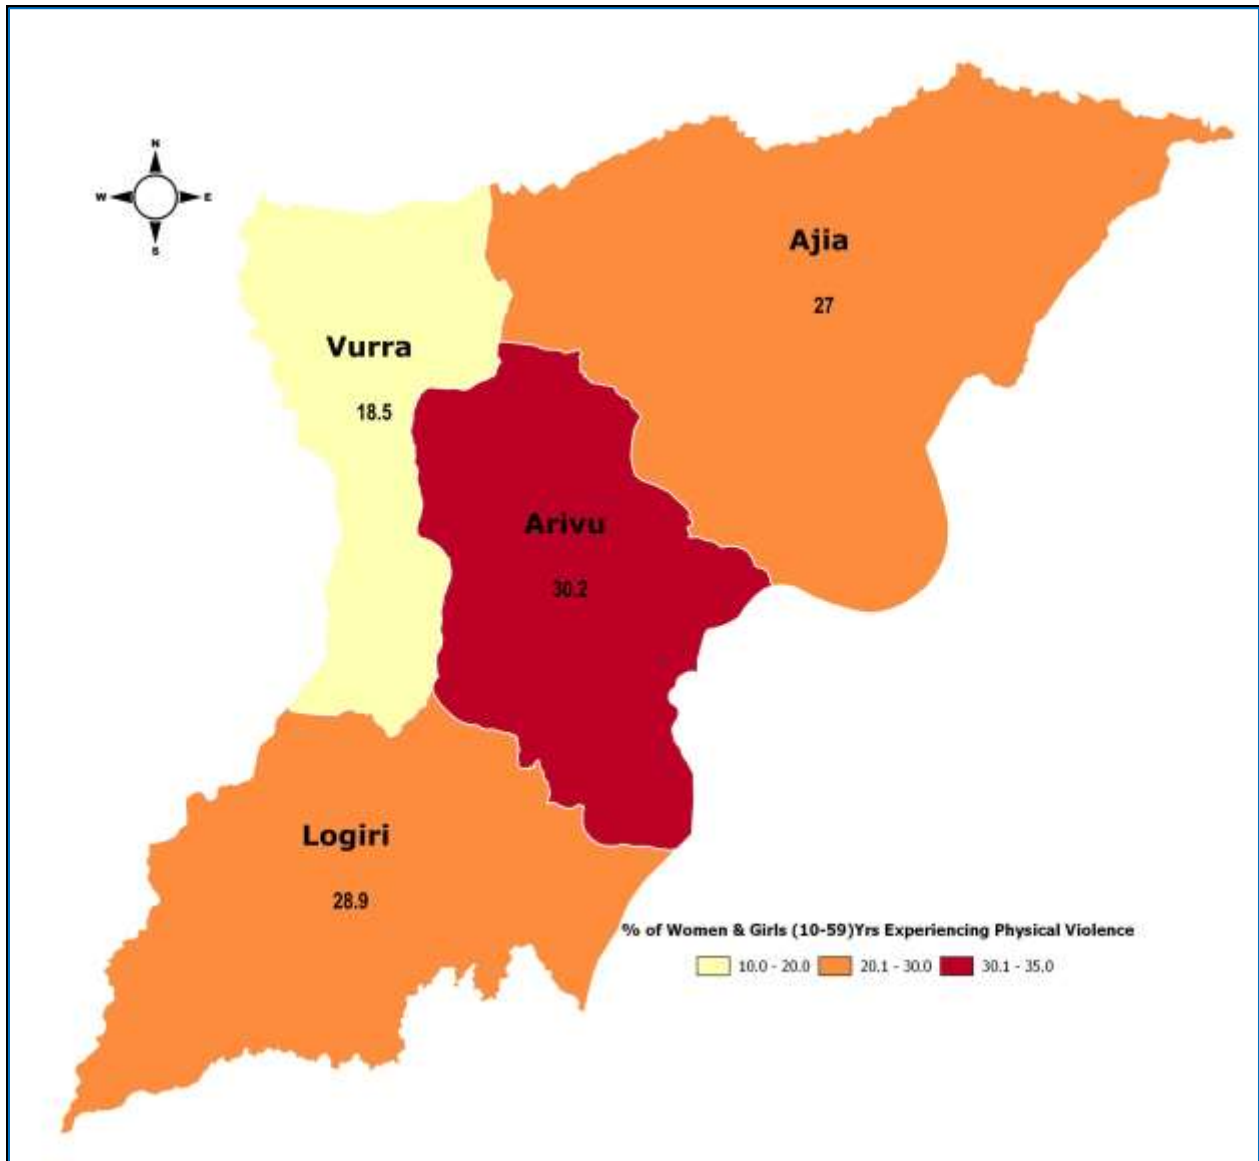

UGANDA BUREAU OF STATISTICS

THE REPUBLIC OF UGANDA

ARUA DISTRICT LOCAL GOVERNMENT

GENDER BASED VIOLENCE AND SEXUAL REPRODUCTIVE HEALTH RIGHTS SURVEY 2020

JANUARY 2022

SEX RATIO

Sex Ratio is the proportion of males to females in a population expressed by the number of males per hundred females.

Sex ratio for Arua district is 99, this implies there are slightly more females than males except in the Arivu and Logiri sub counties.

Source: GBV Survey -2020

AGE DEPENDENCY RATIO

Age dependency ratio is a measure of the number of dependents age zero to 14 and over the age of 65, compared with the total population aged 15 to 64.

The age dependency ratio for Arua district is 72. It is highest in Logiri and lowest in Vurra sub county.

Source: GBV Survey -2020

PHYSICAL VIOLENCE

Prevalence of Physical Violence among women age 10-59 years in the 12 months prior to the survey

Source: GBV Survey -2020

Physical violence among women and girls age 10-59 is highest in Arivu Sub County at 30% and lowest in Vurra Sub County at 19%.

SEXUAL VIOLENCE

Prevalence of Sexual Violence among women age 10-59 years in the 12 months prior to the survey