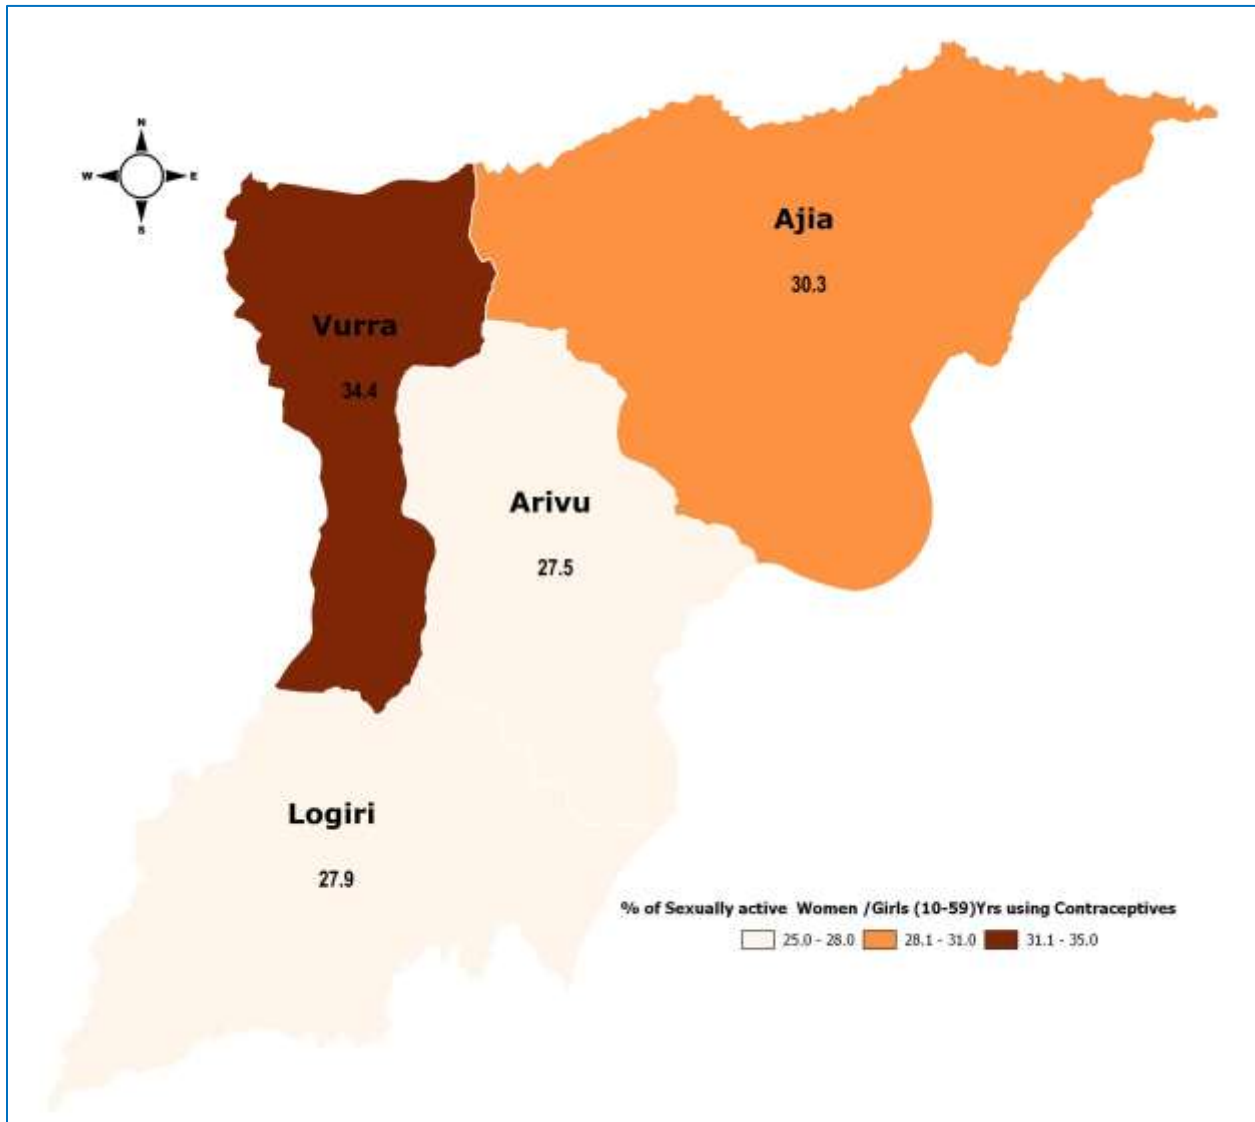

Source: GBV Survey -2020

Physical violence among women and girls age 10-59 is highest in Arivu Sub County at 30% and lowest in Vurra Sub County at 19%.

SEXUAL VIOLENCE

Prevalence of Sexual Violence among women age 10-59 years in the 12 months prior to the survey

Source: GBV Survey -2020

Sexual violence among women and girls age 10-59 is highest in Arivu Sub County at 31% and lowest in Ajia Sub County at 10%.

CHILD MARRIAGE

Percentage of girls age 12-17 who are currently married

Source: GBV Survey -2020

Child marriages among girls age 12-17 is highest in Arivu Sub County at 12% and lowest in Ajia Sub County at 5%.

CONTRACEPTIVE USE

Percentage of Sexually active women and girls age 10-59 who are currently using contraceptives

Source: GBV Survey -2020

Contraceptive use among sexually active women and girls age 10-59 is highest in Vurra sub County at 34% and lowest in Arivu and Logiri sub Counties at 28%.

SDG Indicator 5.2.1

PERCENTAGE OF EVER-MARRIED
WOMEN AND GIRLS AGE 15-59
SUBJECTED TO PHYSICAL, SEXUAL
OR PSYCHOLOGICAL VIOLENCE IN
THE PREVIOUS 12 MONTHS IN ARUA
DISTRICT IS 25%