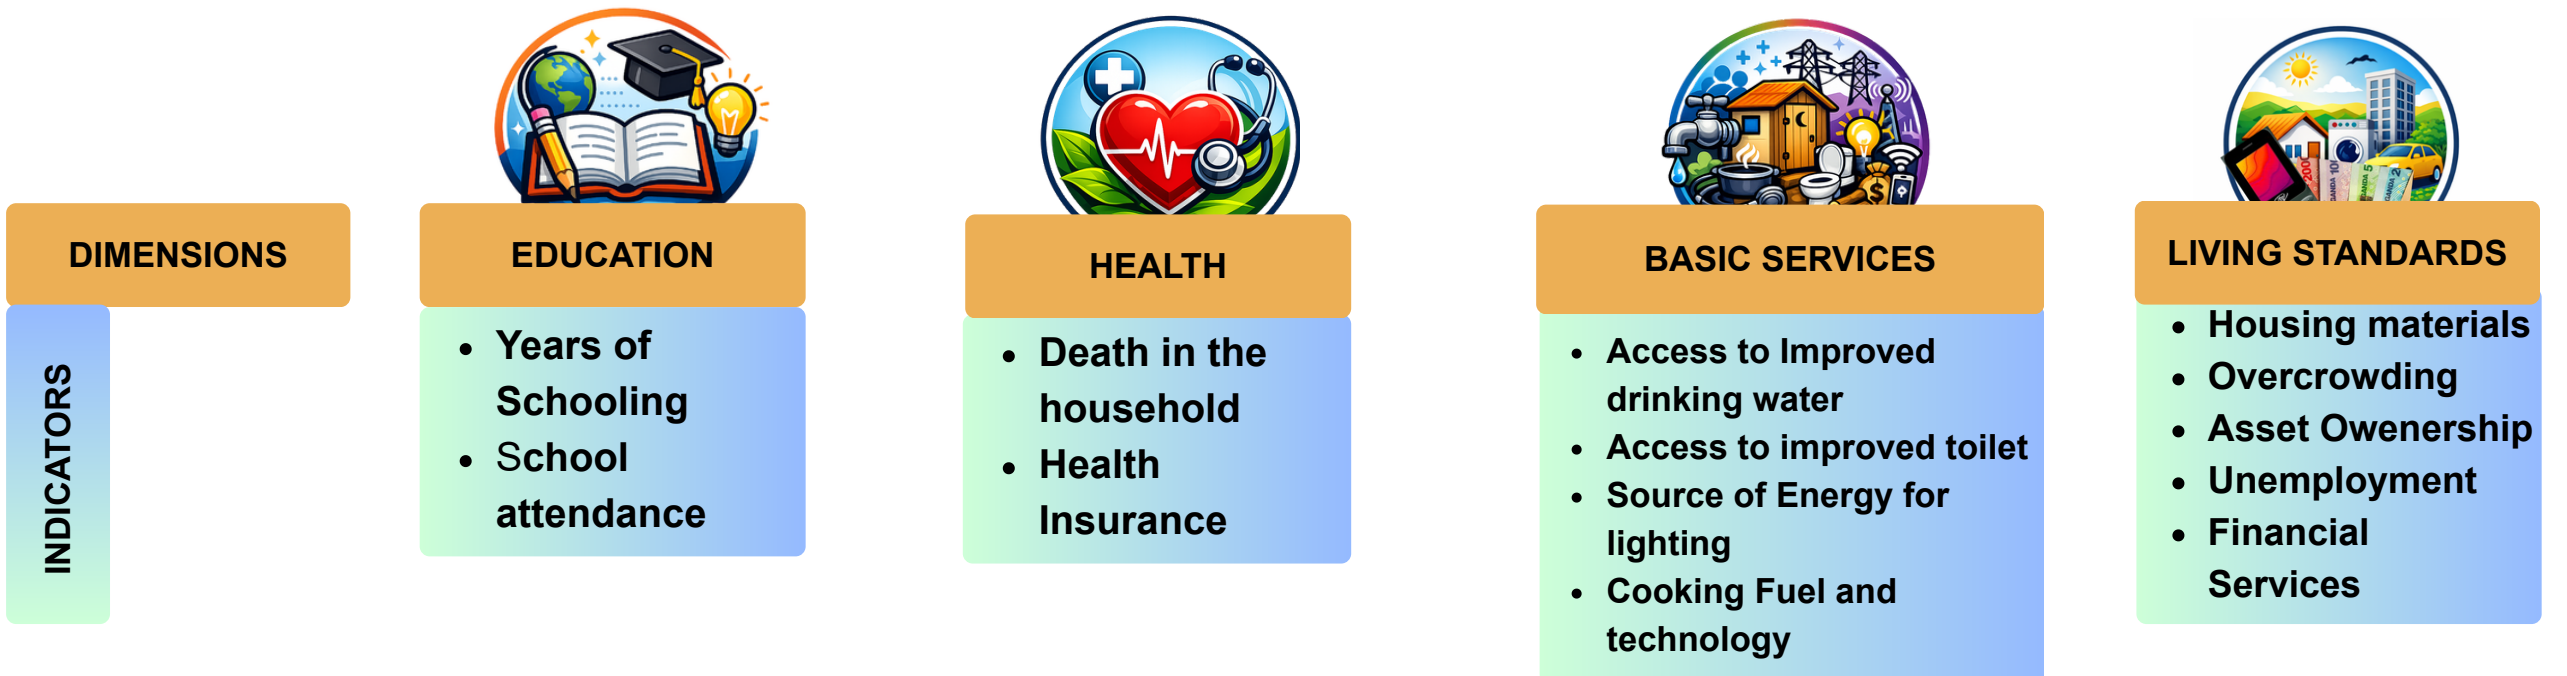

# MULTIDIMENSIONAL POVERTY INDEX (MPI) 2024

## MULTIDIMENSIONAL POVERTY INDEX BY STRATA

MPI Index Value	Incidence of Poverty Households	Average Deprivation
<b>NATIONAL: 0.270</b>	<b>NATIONAL: 53.1%</b>	<b>NATIONAL: 50.9%</b>
<b>URBAN 0.193</b>	<b>URBAN 39.1%</b>	<b>URBAN 49.3%</b>
<b>RURAL 0.31</b>	<b>RURAL 61.1%</b>	<b>RURAL 51.5%</b>

## MULTIDIMENSIONAL POVERTY INDEX BY INDICATOR